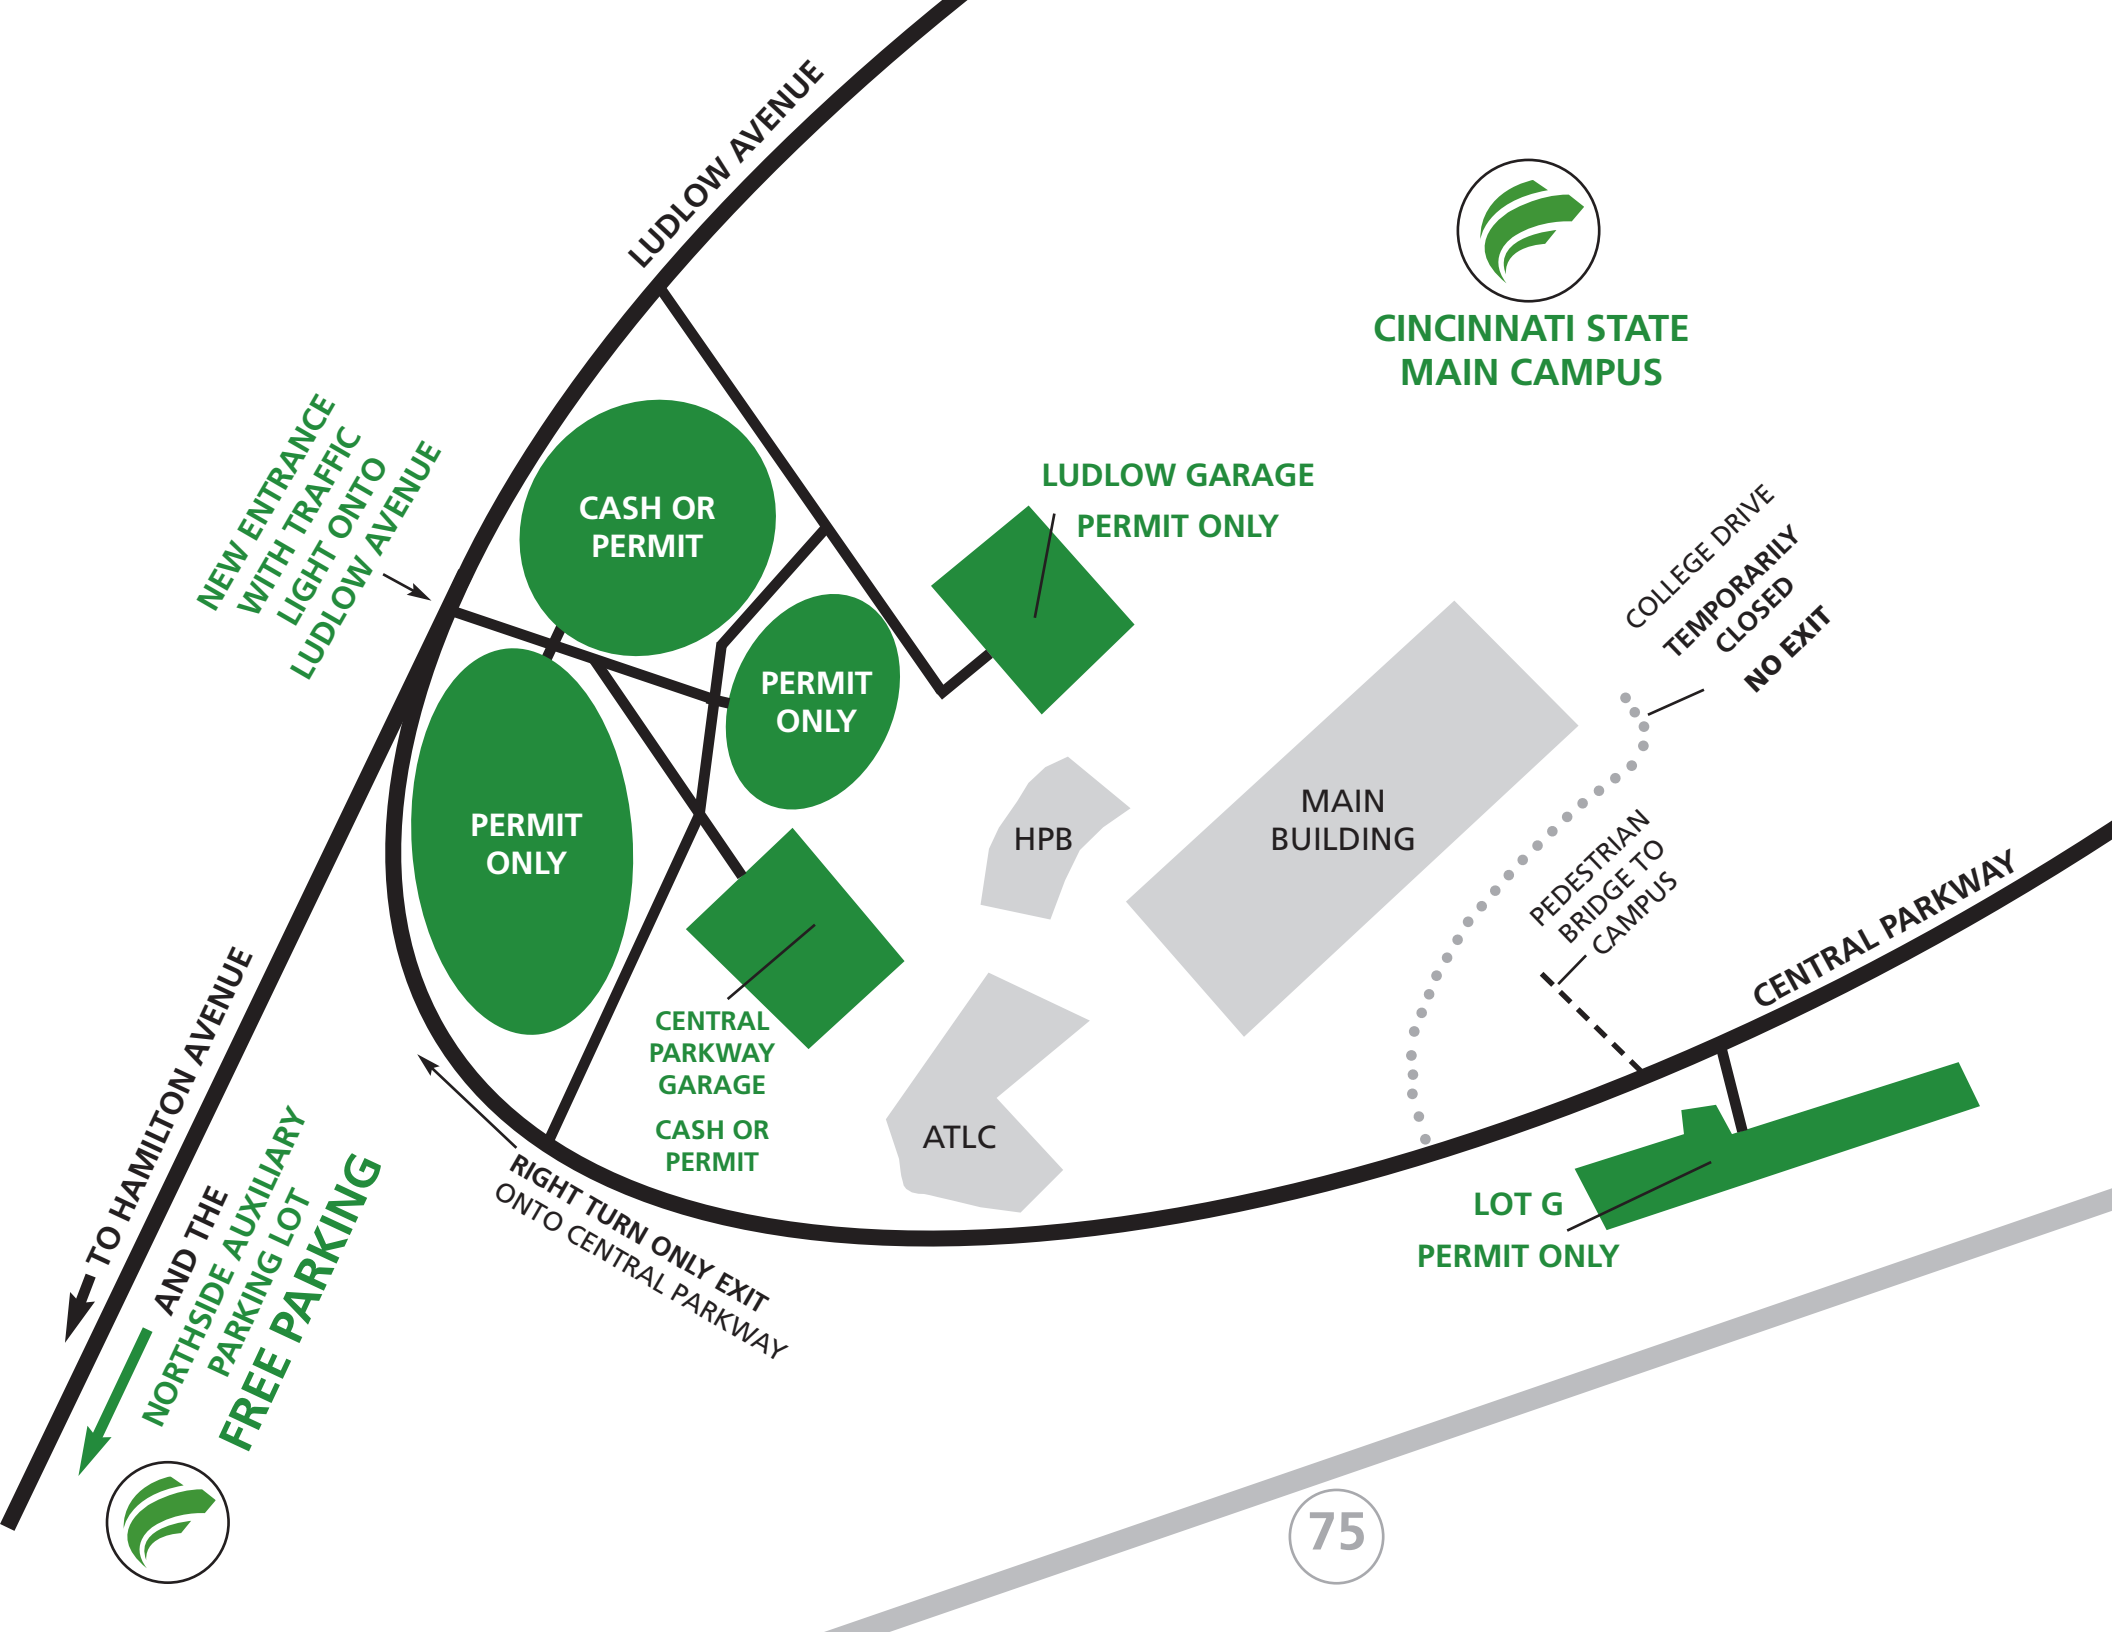

CINCINNATI STATE
MAIN CAMPUS

LUDLOW AVENUE

NEW ENTRANCE
WITH TRAFFIC
LIGHT ONTO
LUDLOW AVENUE

CASH OR
PERMIT

LUDLOW GARAGE
PERMIT ONLY

PERMIT
ONLY

PERMIT
ONLY

CENTRAL
PARKWAY
GARAGE
CASH OR
PERMIT

HPB

MAIN
BUILDING

COLLEGE DRIVE
TEMPORARILY
CLOSED
NO EXIT

PEDESTRIAN
BRIDGE TO
CAMPUS

CENTRAL PARKWAY

ATLC

LOT G
PERMIT ONLY

TO HAMILTON AVENUE

AND THE
NORTHSIDE AUXILIARY
PARKING LOT
FREE PARKING

RIGHT TURN ONLY EXIT
ONTO CENTRAL PARKWAY

75